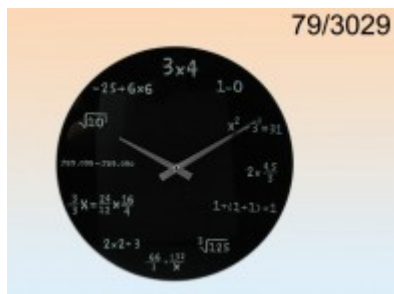

Black glass-Wall Clock, Mathematic, ca. 35 cm, for 1 mignon battery (AA), 160/PAL

Nr katalogowy: 090,79-3029

79/3029 Black glass-Wall Clock, Mathematic, ca. 35 cm, for 1 mignon battery (AA), 160/PAL